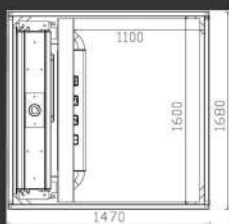

orkanda

05 K

High Quality Home Lift
Good Combination & Option

ILS 05 K

ILS 05 K is ready to gift a good combination between economy and high quality. With capacity up to 500 Kg and there are 30 different platform size to choose.

Platform Size

Width: 700-1100 mm
 Depth: 1100-1600 mm
 1000 mm x 1500 mm (standard)
 1100 mm x 1500 mm (standard)
 1100 mm x 1600 mm (standard)

Lift Dimensions

1470 x 1680 mm

Shaft Color

Standard

RAL 9003

Options

Indoors and Outdoors

Rate Load

500 Kg

Height Limits

Max travel height 15 m
 Top height 2,3 mm

Stops

Max 5 Floor

Drive System